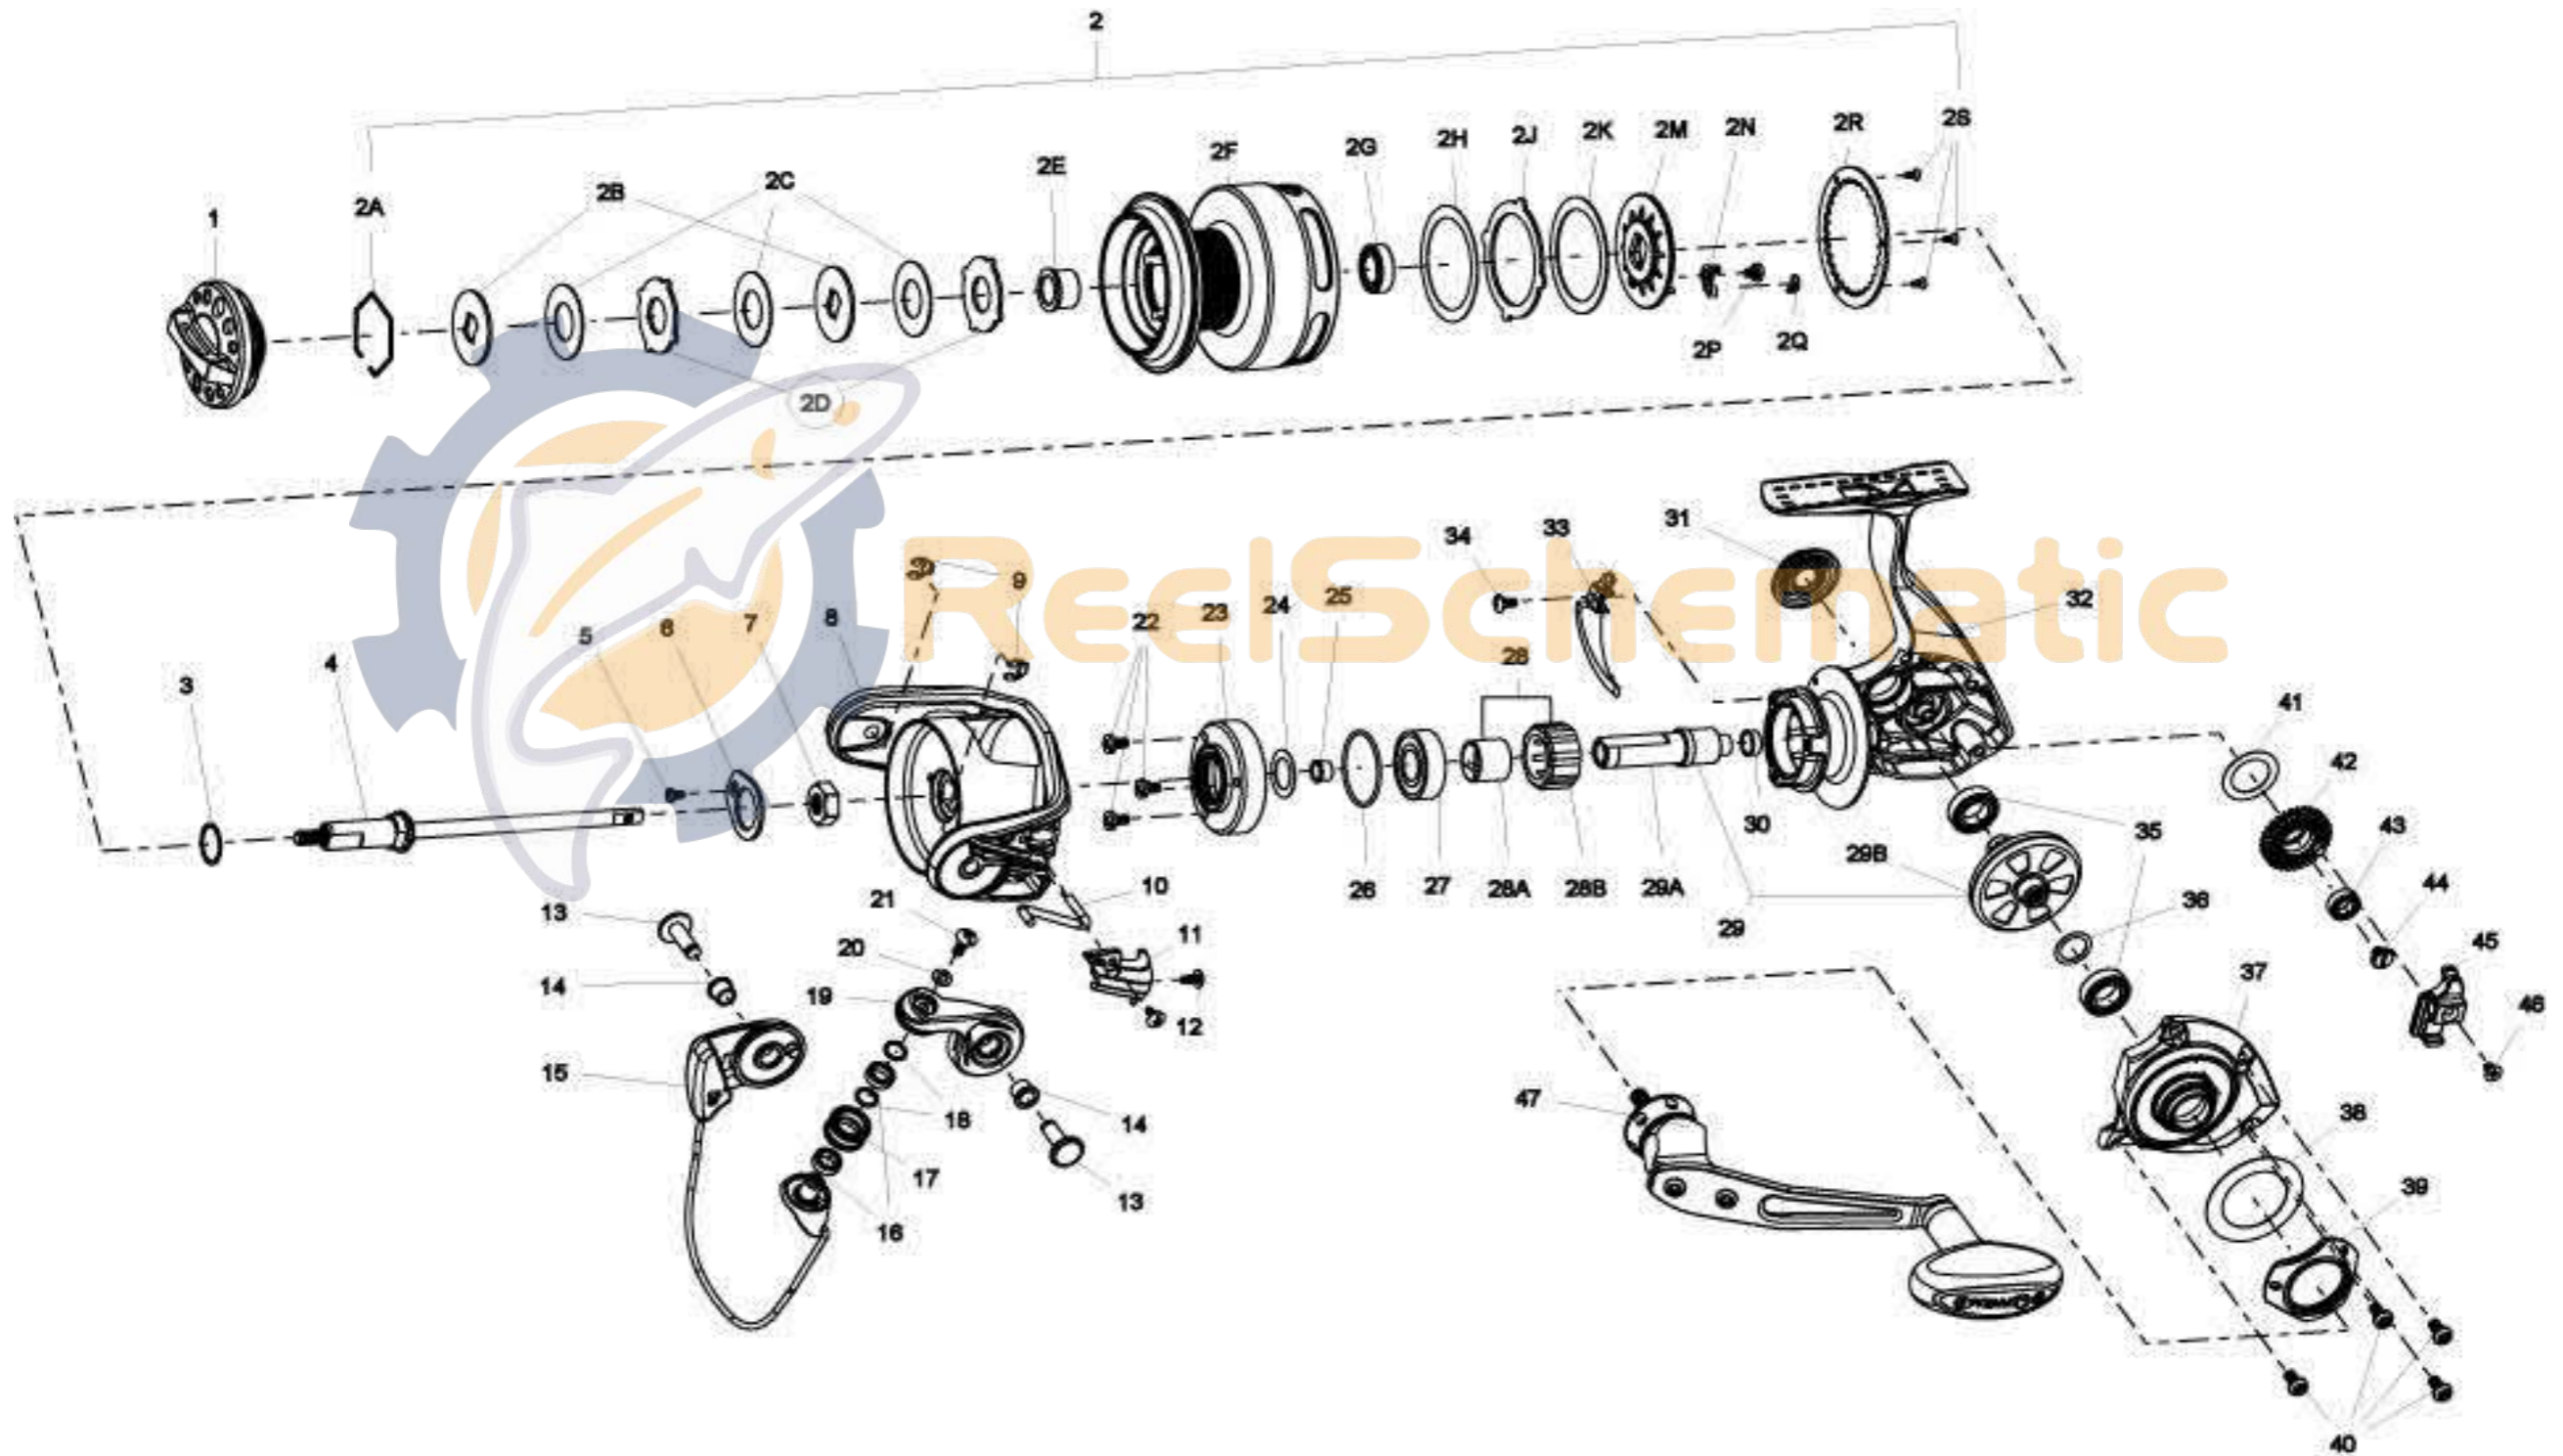

QUANTUM[®]

CSP50PTSE

CSP50PTSE

Quantum CSP50PTSE Spinning Reel Part List

Key #	Description	Part No.	Qty.	Key #	Description	Part No.	Qty.
1	Drag Knob Assembly	PAB332-01	1	19	Arm Lever Assembly	PAB307-01	1
2	Spool Kit Include	QAB421-01	1	20	Washer	VBP167-01	1
	2A - Retaining Ring	BAA038-01	1	21	Screw	BAA108-02	1
	2B - Drag Washer "D"	PAB080-01	2	22	Screw	JX107-03	3
	2C - Drag Washer "B"	QAB033-01	3	23	Ball Bearing Holder Assembly	PAB3190-01	1
	2D - Drag Washer "A"	PAB081-01	2	24	Washer	XF035-01	1
	2E - Spool Bushing	PAB058-01	1	25	Pinion Bushing "Top"	PAB028-01	1
	2F - Spool	QAB021-01	1	26	O-Ring	ORR8	1
	2G - Spool Ball Bearing	TW058-02	1	27	Pinion Ball Bearing	DT157-03	1
	2H - Washer	PAB065-01	1	28	One Way Clutch Kit Include	PAB463-01	1
	2J - Magnum Drag Washer "A"	QAB081-01	1		28A - Clutch Sleeve	PAB139-01	1
	2K - Magnum Drag Washer "B"	PAB033-01	1		28B - One Way Clutch	CAA063-01	1
	2M - Magnum Drag Plate	PAB039-01	1	29	Gear Kit Include	PAB412-03	1
	2N - Click Claw	PAB103-01	1		29A - Pinion	PAB011-03	1
	2P - Click Claw Pin	VBP114-01	1		29B - Drive Gear	WAA012-02	1
	2Q - Spool Click Spring	QAB069-01	1	30	Pinion Bushing "Bottom"	PAB027-01	1
	2R - Magnum Drag Retainer	PAB225-01	1	31	Handle Screw Cap	UAA054-02	1
	2S - Screw	DW107-01	3	32	Body	PAB001-01	1
3	Spool Adjust Washer	QAB065-01	1	33	Trip Bumper	PAB119-01	1
4	Main Shaft Assembly	PAB315-01	1	34	Trip Bumper Screw	QW053-05	1
5	Screw	CAA094-02	1	35	Body Ball Bearing	TW058-03	2
6	Rotor Nut Retainer	PAB118-01	1	36	Drive Gear Adjust Washer	BAA105-04	1
7	Rotor Nut	PAB006-01	1	37	Side Cover	PAB023-01	1
8	Rotor Assembly	QAB309-01	1	38	Side Cover Cosmetic Washer	PAB075-01	1
9	E-Clip	KQ034-01	2	39	Side Cover Cosmetic Ring	PAB142-02	1
10	Kick Lever	QAB019-01	1	40	Side Cover Screw	VBP057-04	4
11	Rotor Cover	QAB087-01	1	41	O/S Gear Washer	KF121-01	1
12	Rotor Cover Screw	CW125-02	2	42	O/S Gear	PAB053-01	1
13	Pin	RAB042-01	2	43	O/S Gear Ball Bearing	SW017-01	1
14	Bushing	SAB106-01	2	44	O/S Gear Screw	PAB057-01	1
15	Bail Assembly	QAB347-01	1	45	O/S Slider	PAB025-01	1
16	Ball Bearing	CT157-02	2	46	Main Shaft Screw	BAA100-01	1
17	Line Roller	RAB004-01	1	47	Handle Assembly	WAA318-51	1
18	Line Roller Washer	RAB102-01	2				